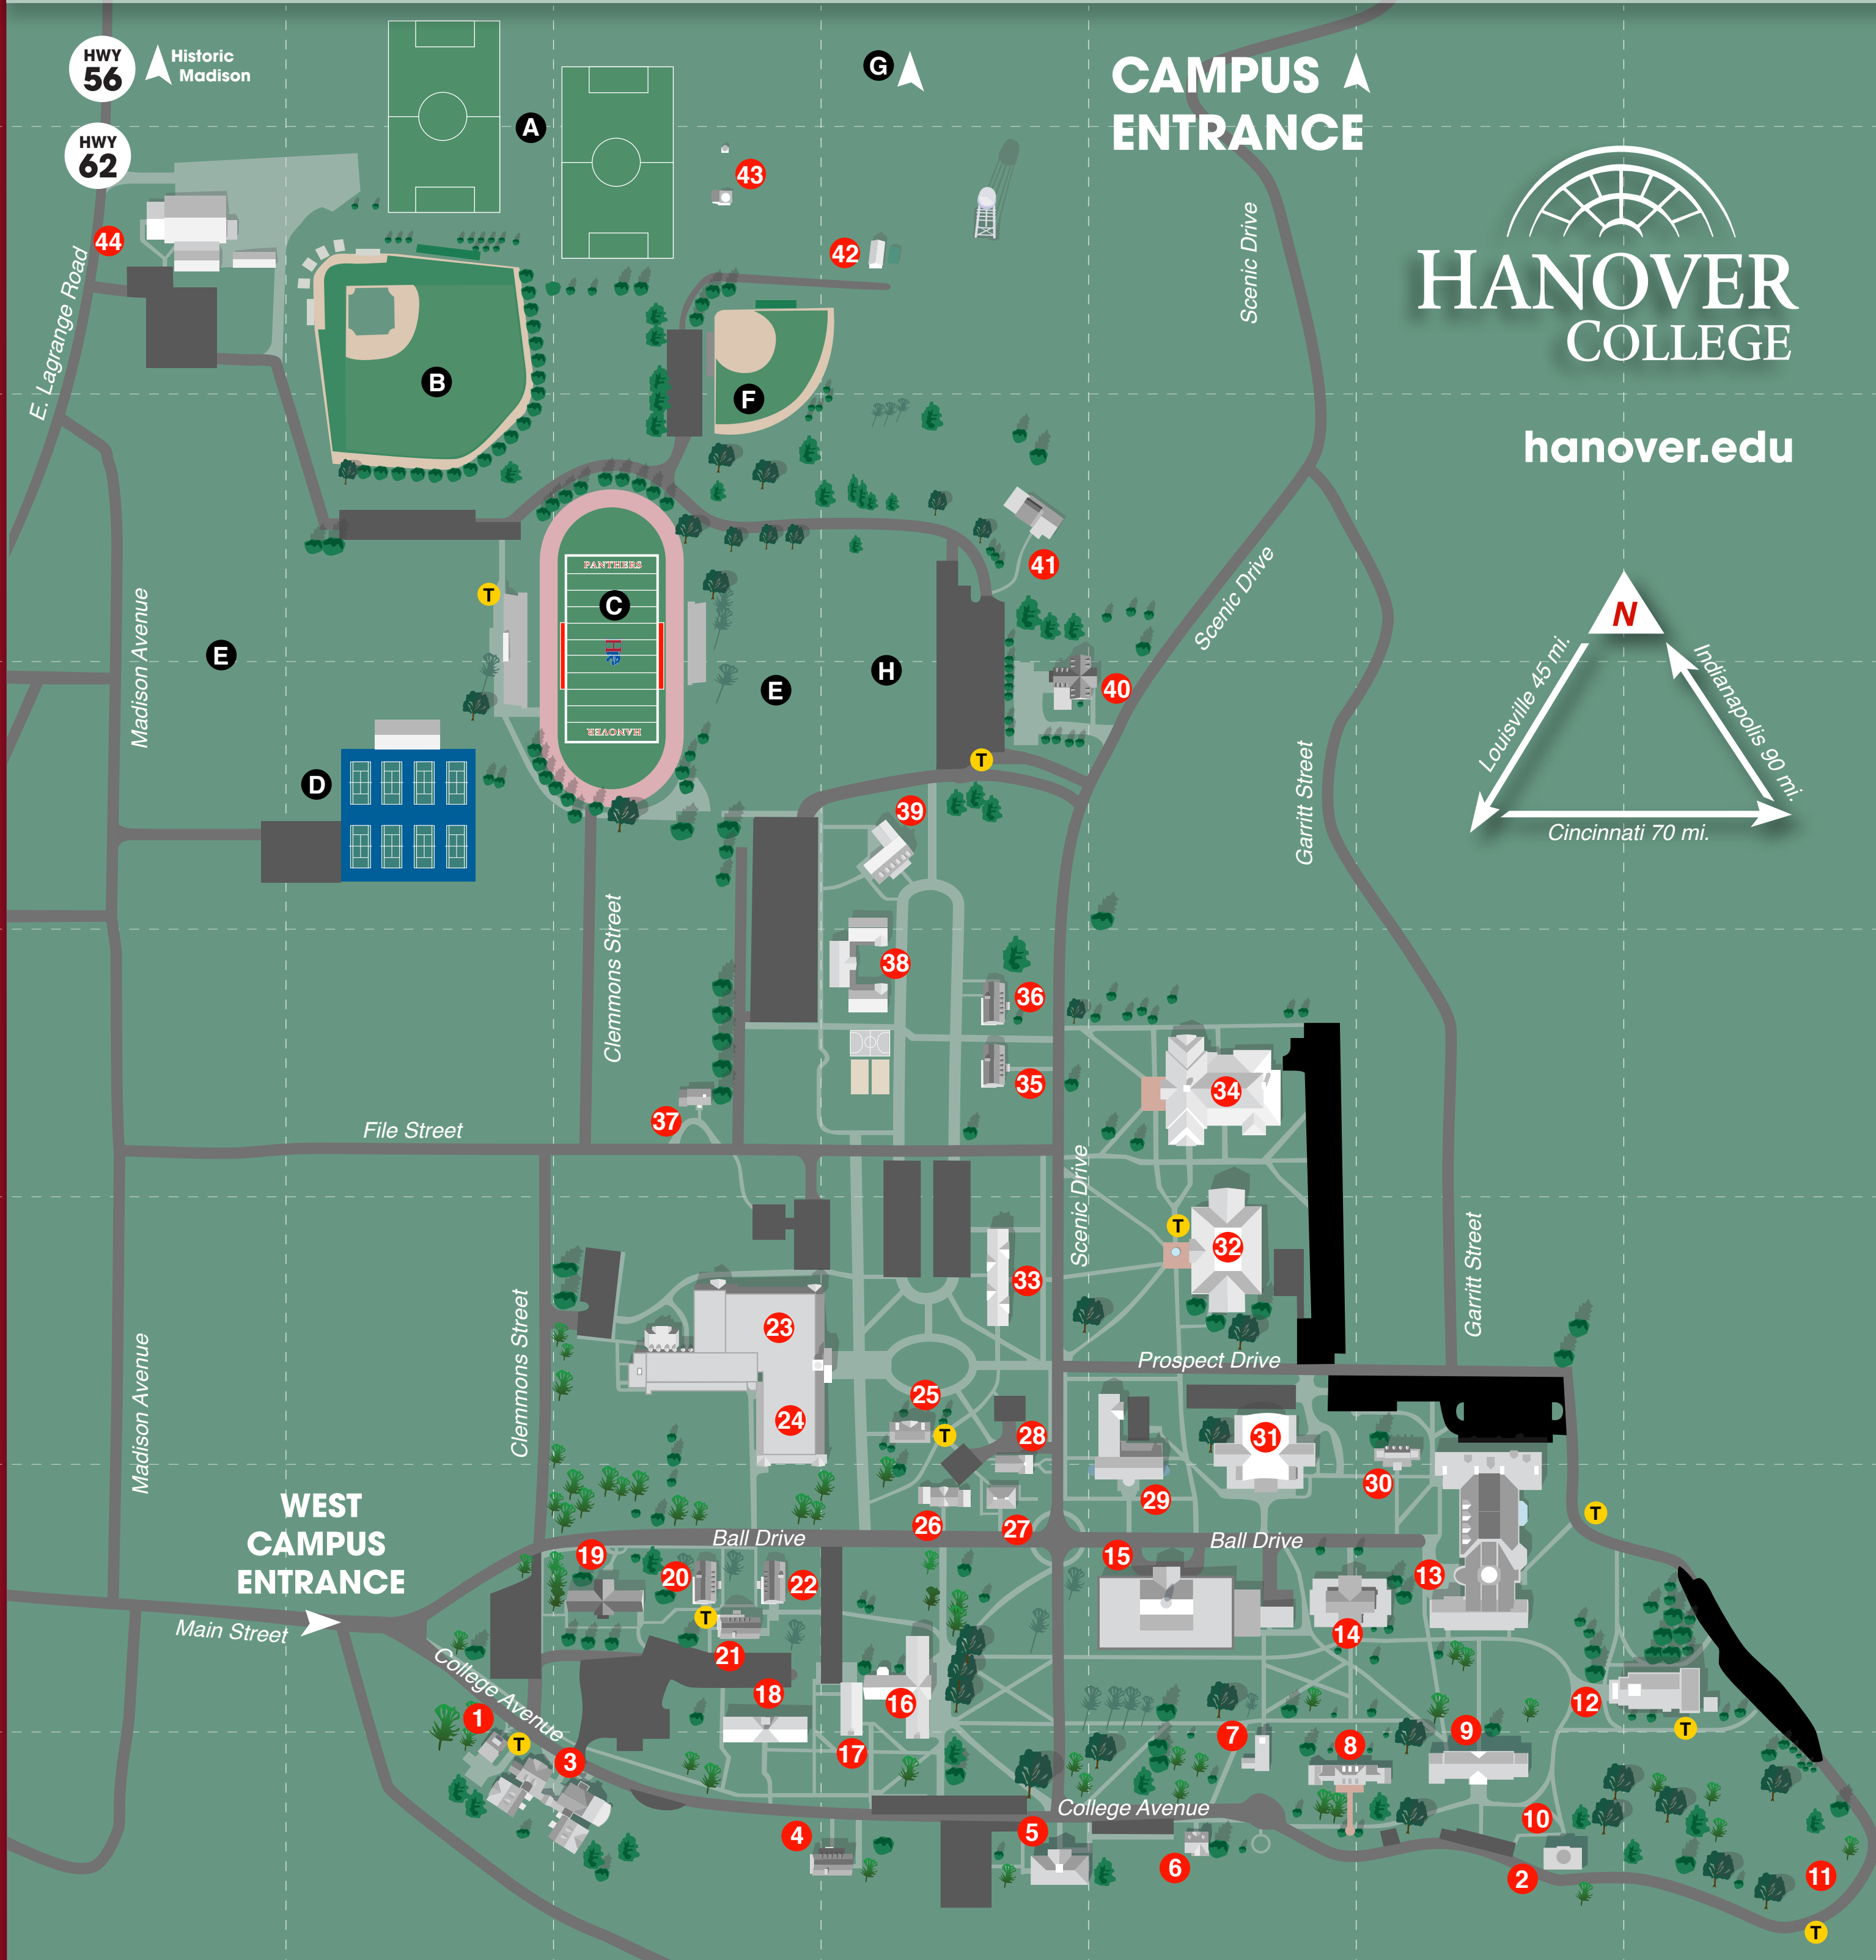

- 23 Horner Health & Rec. Center C-3
- 24 Collier Arena C-3
- 25 Blythe Hall C-4
- 26 Newby Hall B-4
- 27 Admission/Financial Aid B-4
- 28 Academic Computing Center ... B-4
- 29 Crowe Hall C-5, B-5
- 30 Faculty Office Building C-6
- 31 Lynn Hall C-5, B-5
- 32 Duggan Library C-5
- 33 Wiley Hall C-4

- 34 Lynn Center for Fine Arts (CFA) ... D-5
- 35 Sigma Chi Fraternity D-4
- 36 Lambda Chi Alpha Fraternity D-4
- 37 File House D-3
- 38 Greenwood Suites D-4
- 39 Coulter House E-4
- 40 Phi Delta Theta Fraternity E-4
- 41 The Shoebox F-4
- 42 YMCA G-4
- 43 Culbertson Observatory G-3
- 44 Physical Plant G-1

- A Varsity Soccer Fields G-3, G-3
- B Varsity Baseball Diamond G-2, F-2
- C Football/Lacrosse Field E-3, F-3
- D Zeddies Tennis Center E-2
- E Intramural Fields E-1, F-1, E-3, F-3
- F Varsity Softball Diamond G-3
- G Varsity Cross Country Course H-4
- H Football Tailgating Area E-4, F-4
- General Parking
- Community Arts Event Parking
- T Emergency Phone Locations

H
G
F
E
D
C
B
A

1 2 3 4 5 6 7

HANOVER COLLEGE

hanover.edu