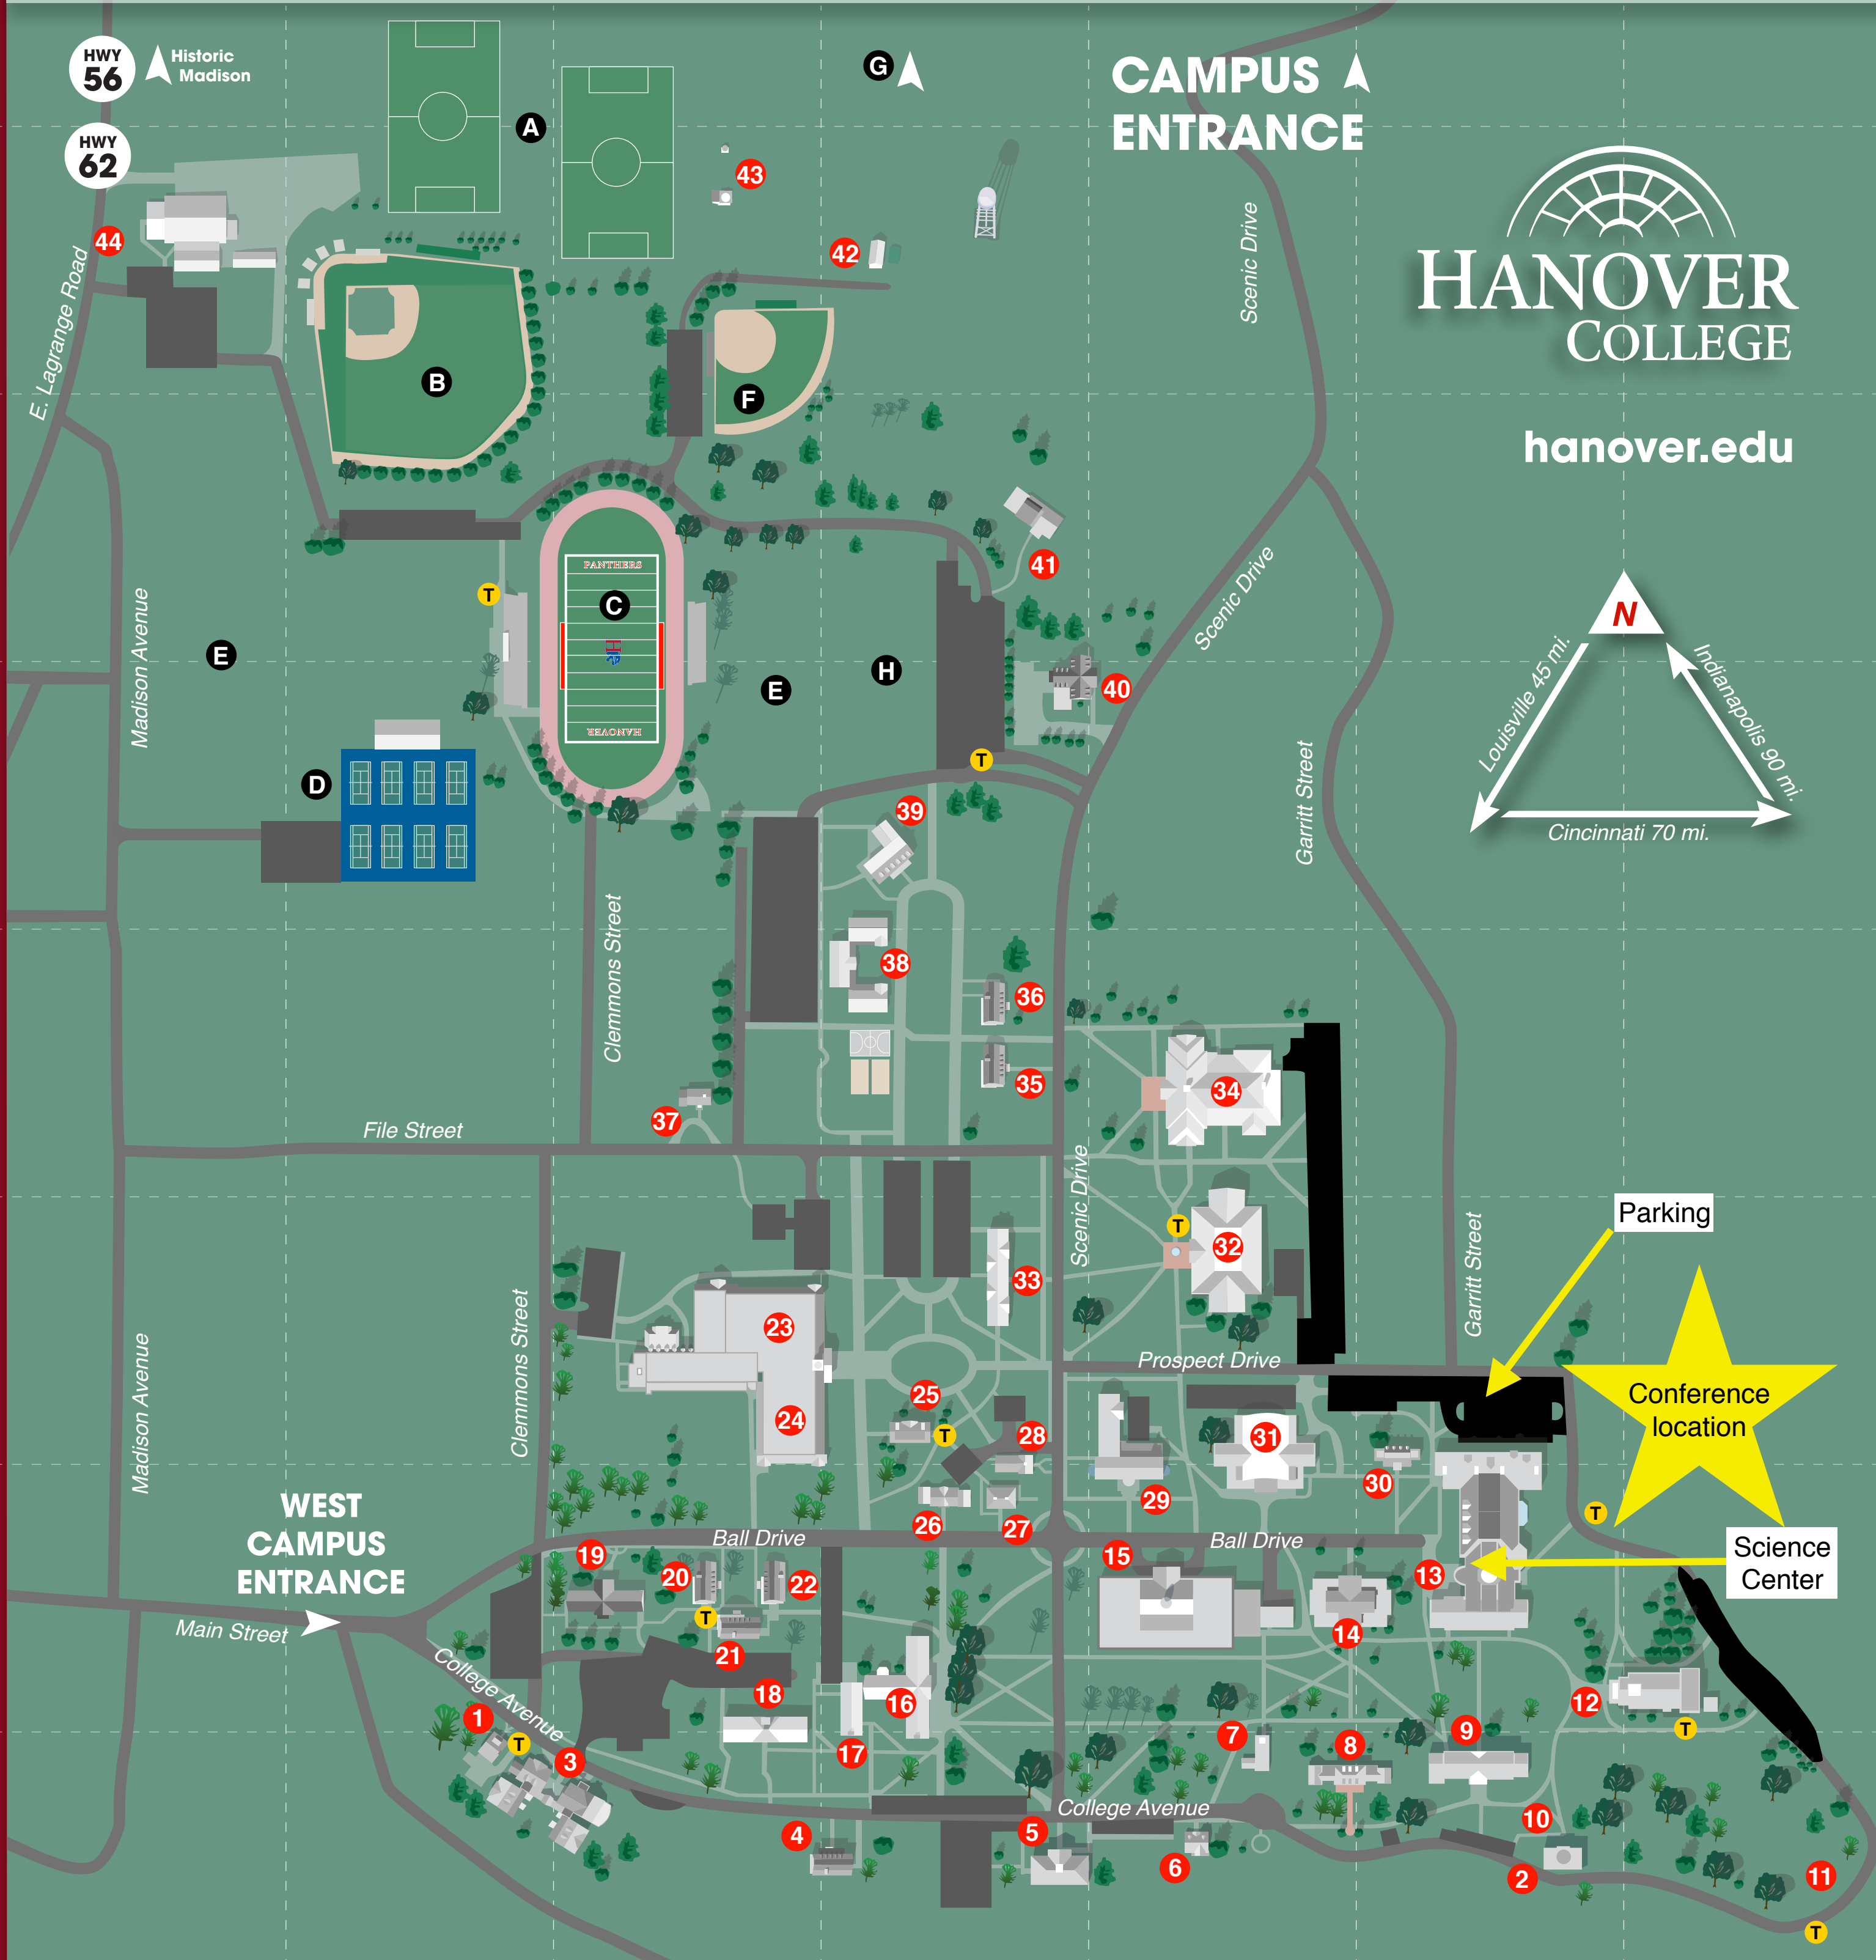

H
G
F
E
D
C
B
A

1 2 3 4 5 6 7

hanover.edu